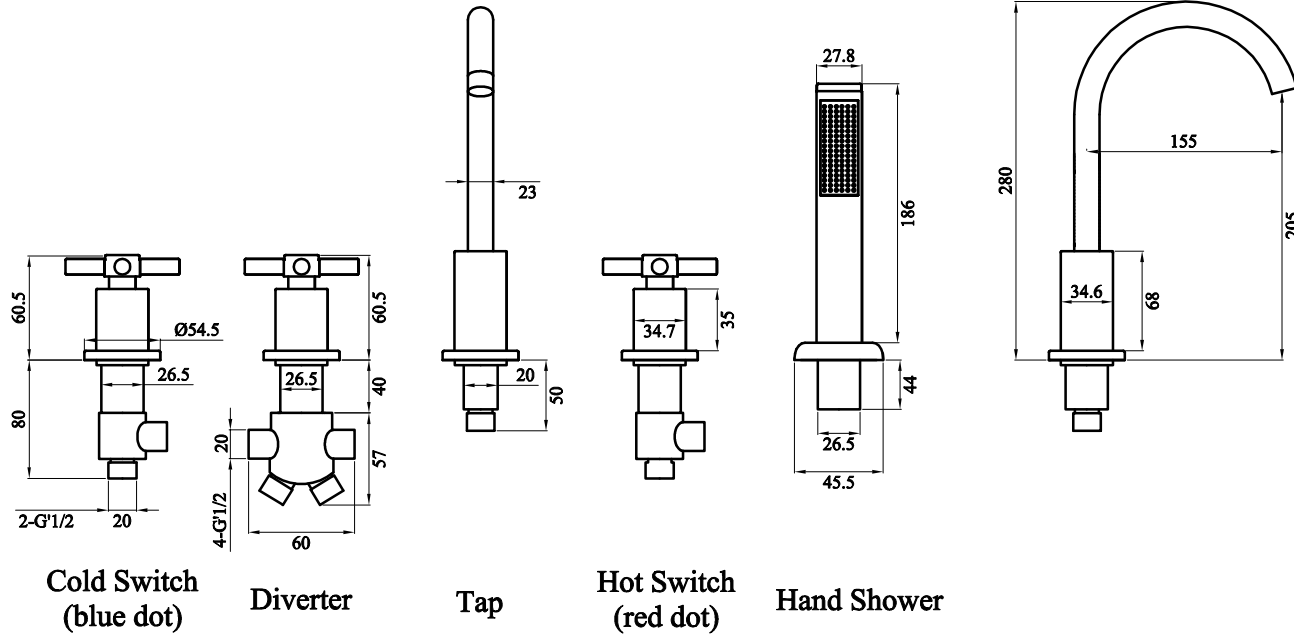

Unit: mm

Unit:mm

Cold Switch
(blue dot)

Diverter

Tap

Hot Switch
(red dot)

Hand Shower

Hot & Cold Inlet/Outlet
Hose 800mm x 2pcs

Diverter Hose to Connect Hot &
Cold and the Tap 400mm x 3pcs

Shower Hose 1460mm x 1pc